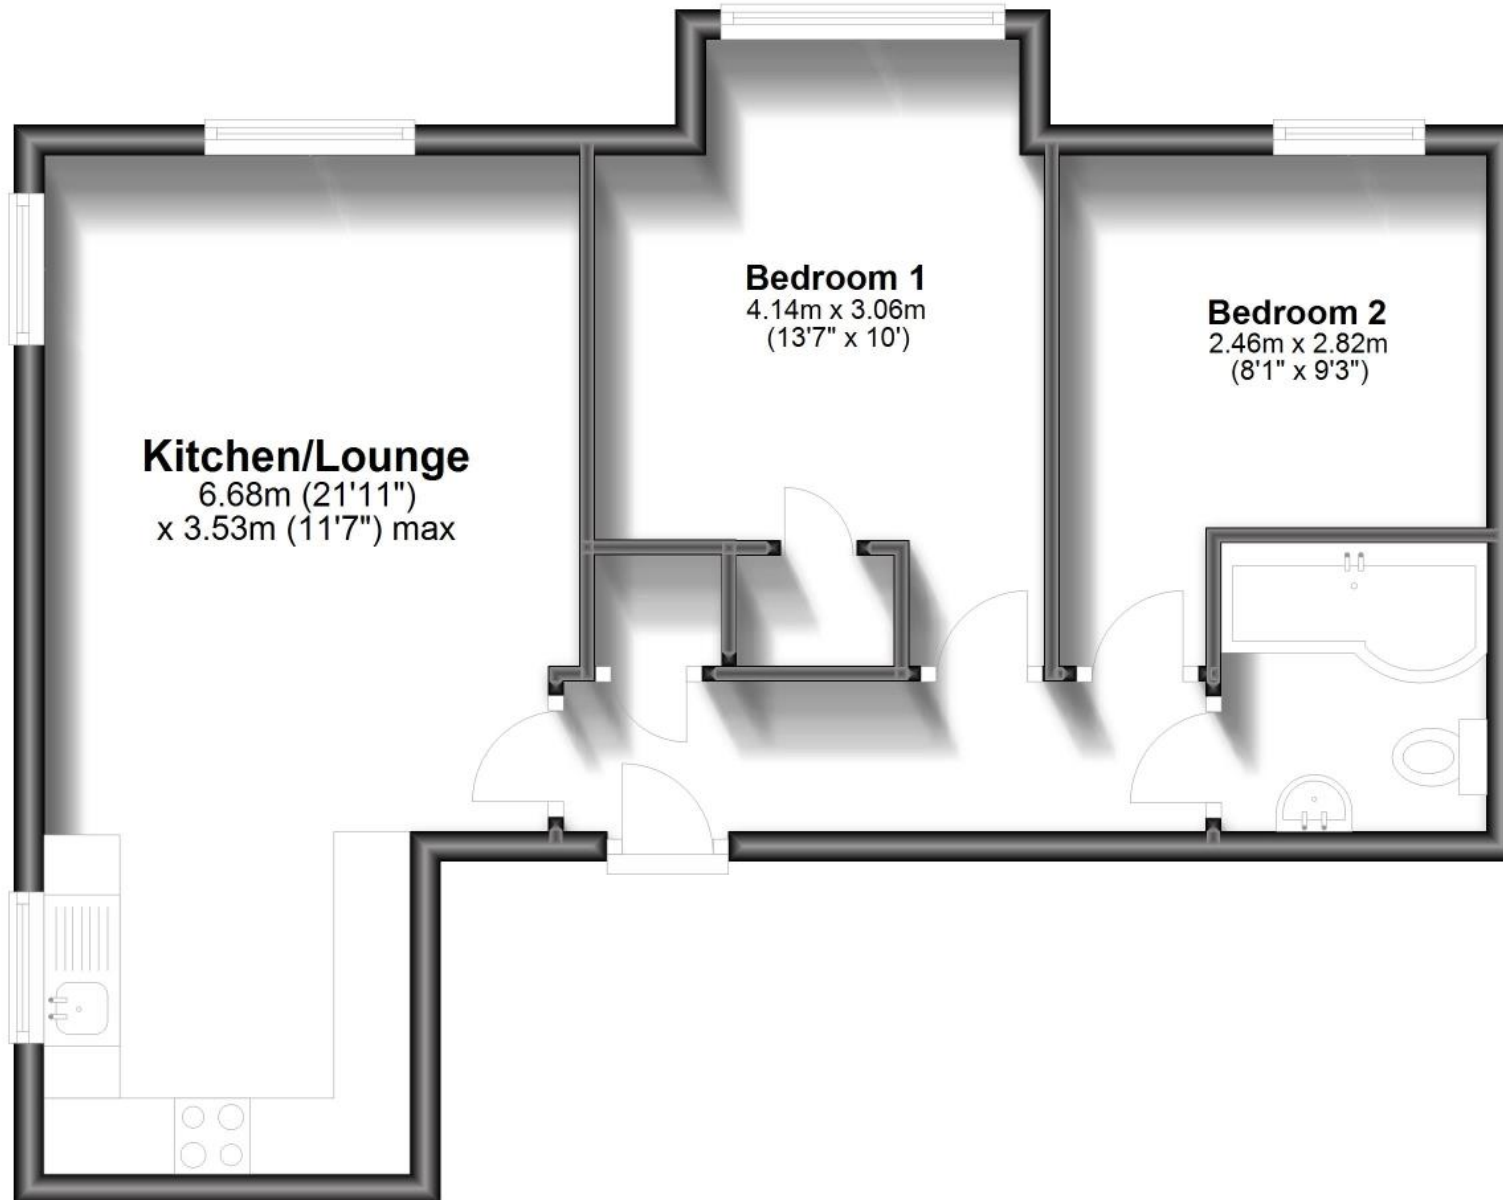

## Accommodation

**Kitchen/Lounge** 21'11 x 11'7

**Bathroom** 6'3 x 5'9

**Bedroom 1** 13'7 x 10'

**Bedroom 2** 8'1 x 9'3

**Deposit required is £1,269.23**  
East Hampshire District - Council Tax Band Tax Band C

# First Floor

Approx. 49.6 sq. metres (533.4 sq. feet)

Total area: approx. 49.6 sq. metres (533.4 sq. feet)