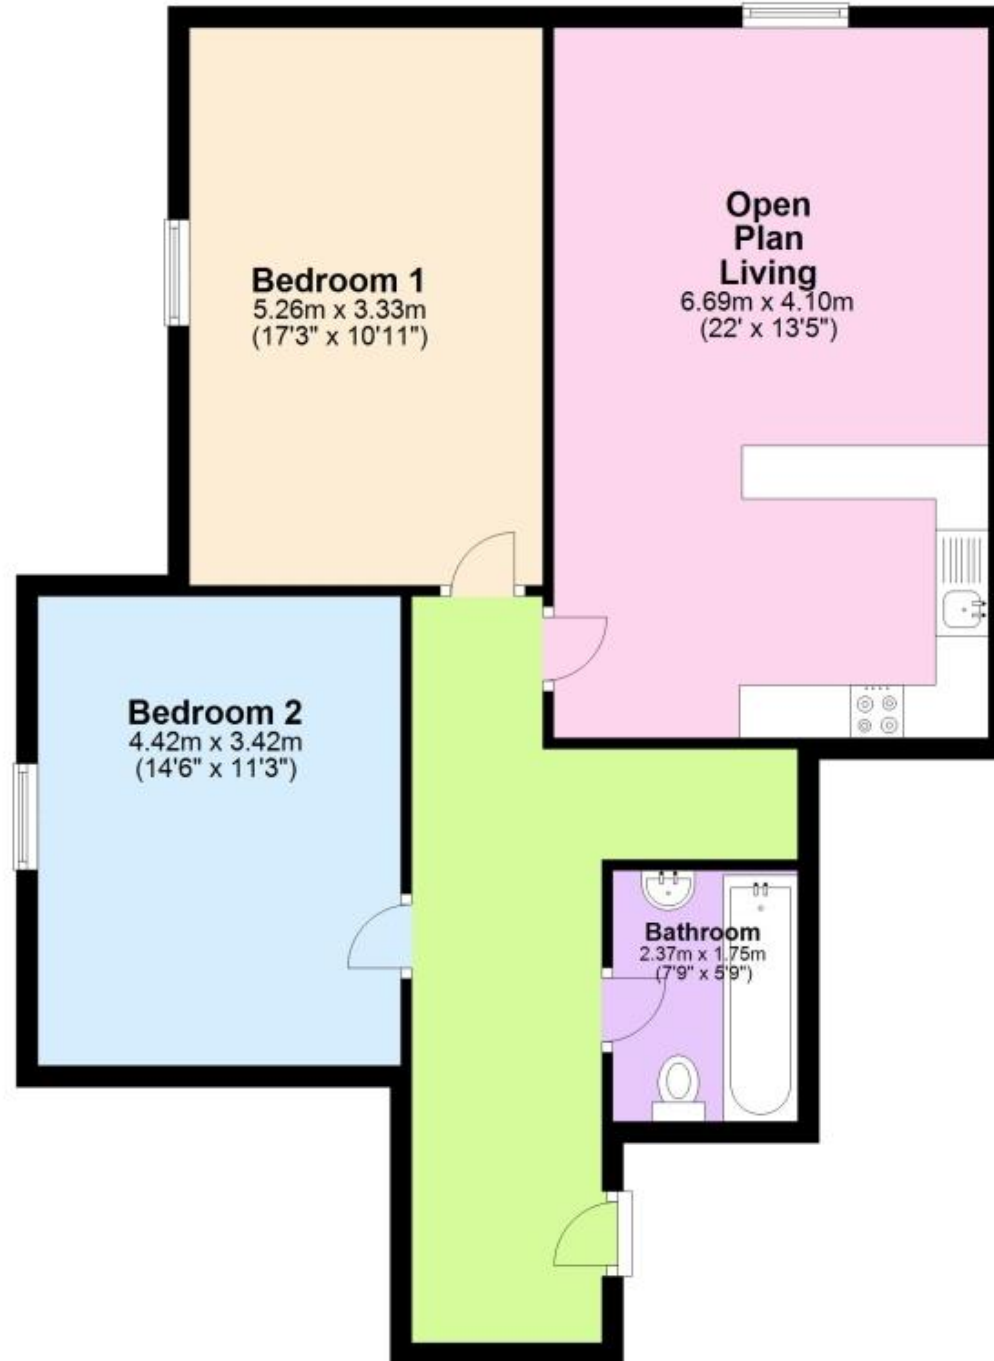

### Hallway

**Bathroom** 2.23m x 1.81m

**Living Area** 4.11m x 6.68m

**Bedroom One** 3.32m x 5.27m

**Bedroom Two** 4.43m x 3.42m

**Communal Garden**

**Deposit required is £1,038.46**  
**Isle of Wight - Council Tax Band Tax Band B**

### Third Floor

Approx. 80.1 sq. metres (861.7 sq. feet)

Total area: approx. 80.1 sq. metres (861.7 sq. feet)