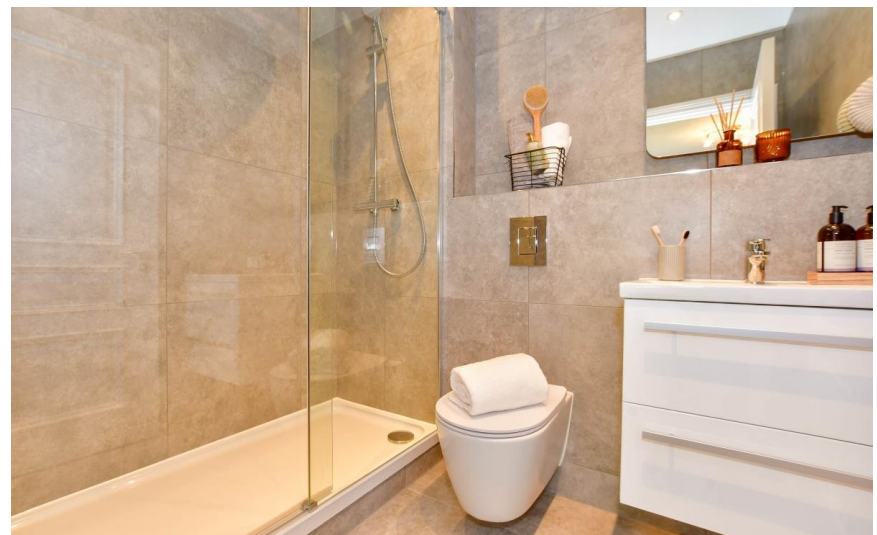

Main Features

- *****BRAND NEW HOME*****
- **KITCHEN/DINER**
- **LOUNGE**
- **MASTER WITH ENSUITE**
- **THREE FURTHER BEDROOMS**
- **2 ALLOCATED PARKING BAYS**

Deposit required is £2,884.62
Sevenoaks District - Council Tax Band Tax Band F

Renting a property is a big commitment and we recommend that you visit the local authority website and these websites which offer helpful information and advice about letting

www.gov.uk/government/publications/how-to-rent

www.gov.uk/private-renting

www.wardsofkent.co.uk/letting/our-tenancy-fees/

www.gov.uk/green-deal-energy-saving-measures

Call Dartford 01322 311291 ■ wardsofkent.co.uk

Accommodation

Lounge
Kitchen/Diner
Master
En-suite
Bedroom Two
Bedroom Three
Main Bathroom
Bedroom Four
WC