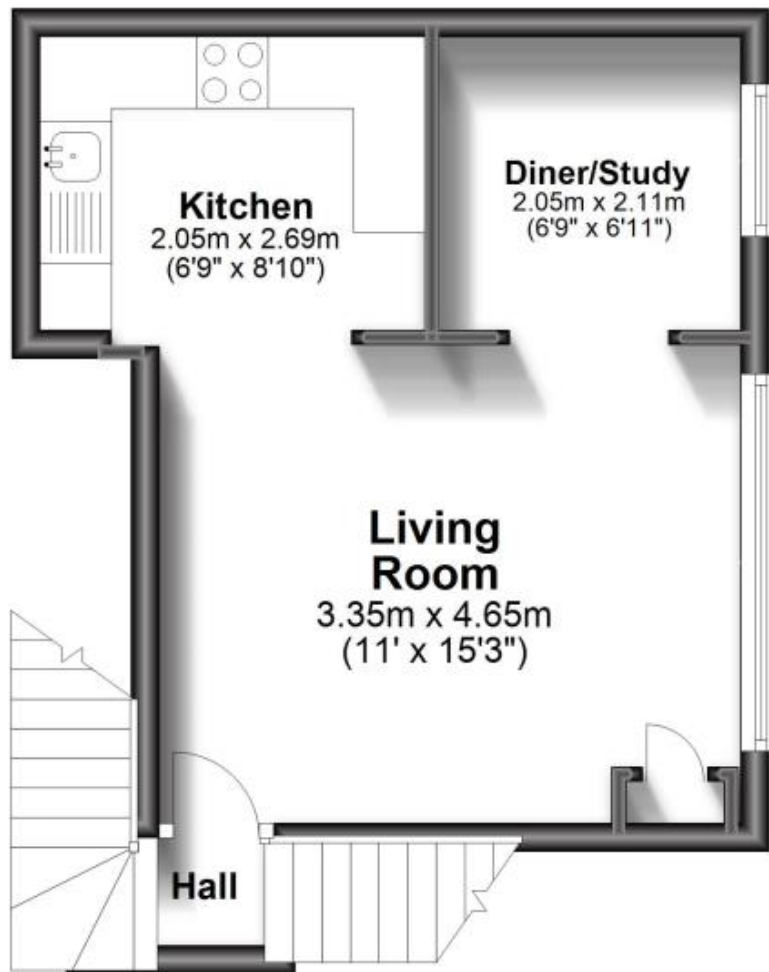

## Accommodation

**Kitchen** 2.05m x 2.69m

**Living Room** 3.35m x 4.65m

**Diner/Study** 2.05m x 2.11m

**Bedroom 1** 2.70m x 4.44m

**Bedroom 2** 2.82m x 2.20m

**Deposit required is £1,384.62**  
**Horsham District - Council Tax Band Tax Band C**

## Ground Floor

## First Floor

## Second Floor