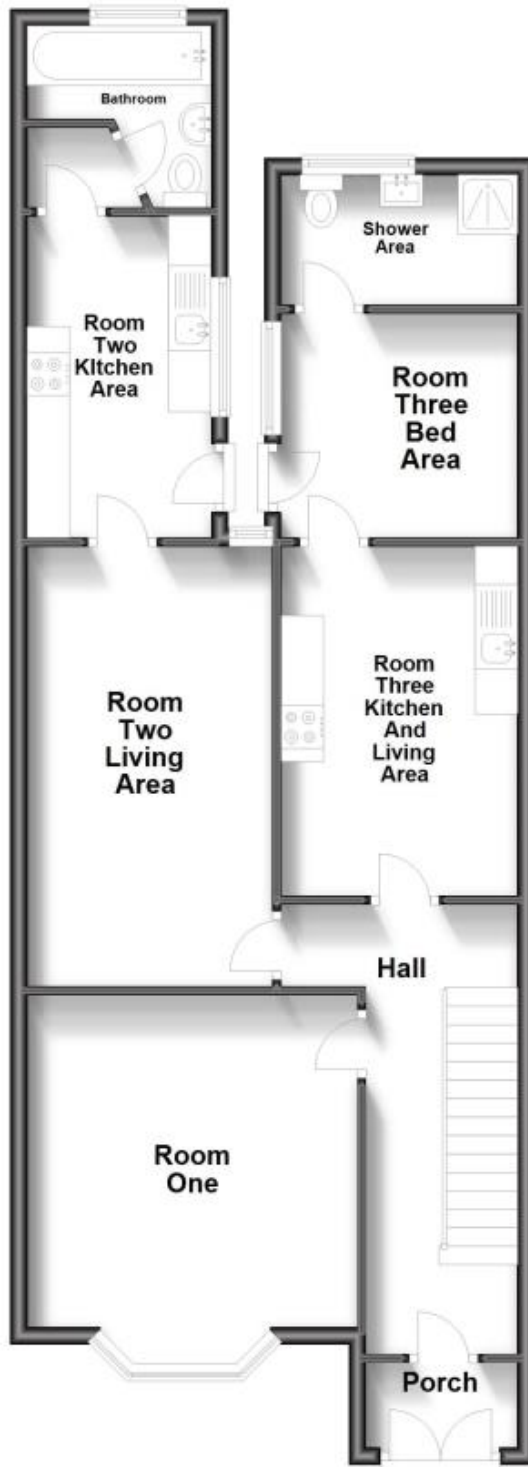

## Accommodation

**Room Two Living Area** 17'0-9'9

**Kitchen** 12'5-7'1

**Bathroom** 7'1-7'0

**Deposit required is £865.38**  
**City of Portsmouth - Council Tax Band Tax Band C**

Renting a property is a big commitment and we recommend that you visit the local authority website and these websites which offer helpful information and advice about letting

### Ground Floor

Approx. 81.0 sq. metres (872.3 sq. feet)

### First Floor

Approx. 61.3 sq. metres (660.0 sq. feet)