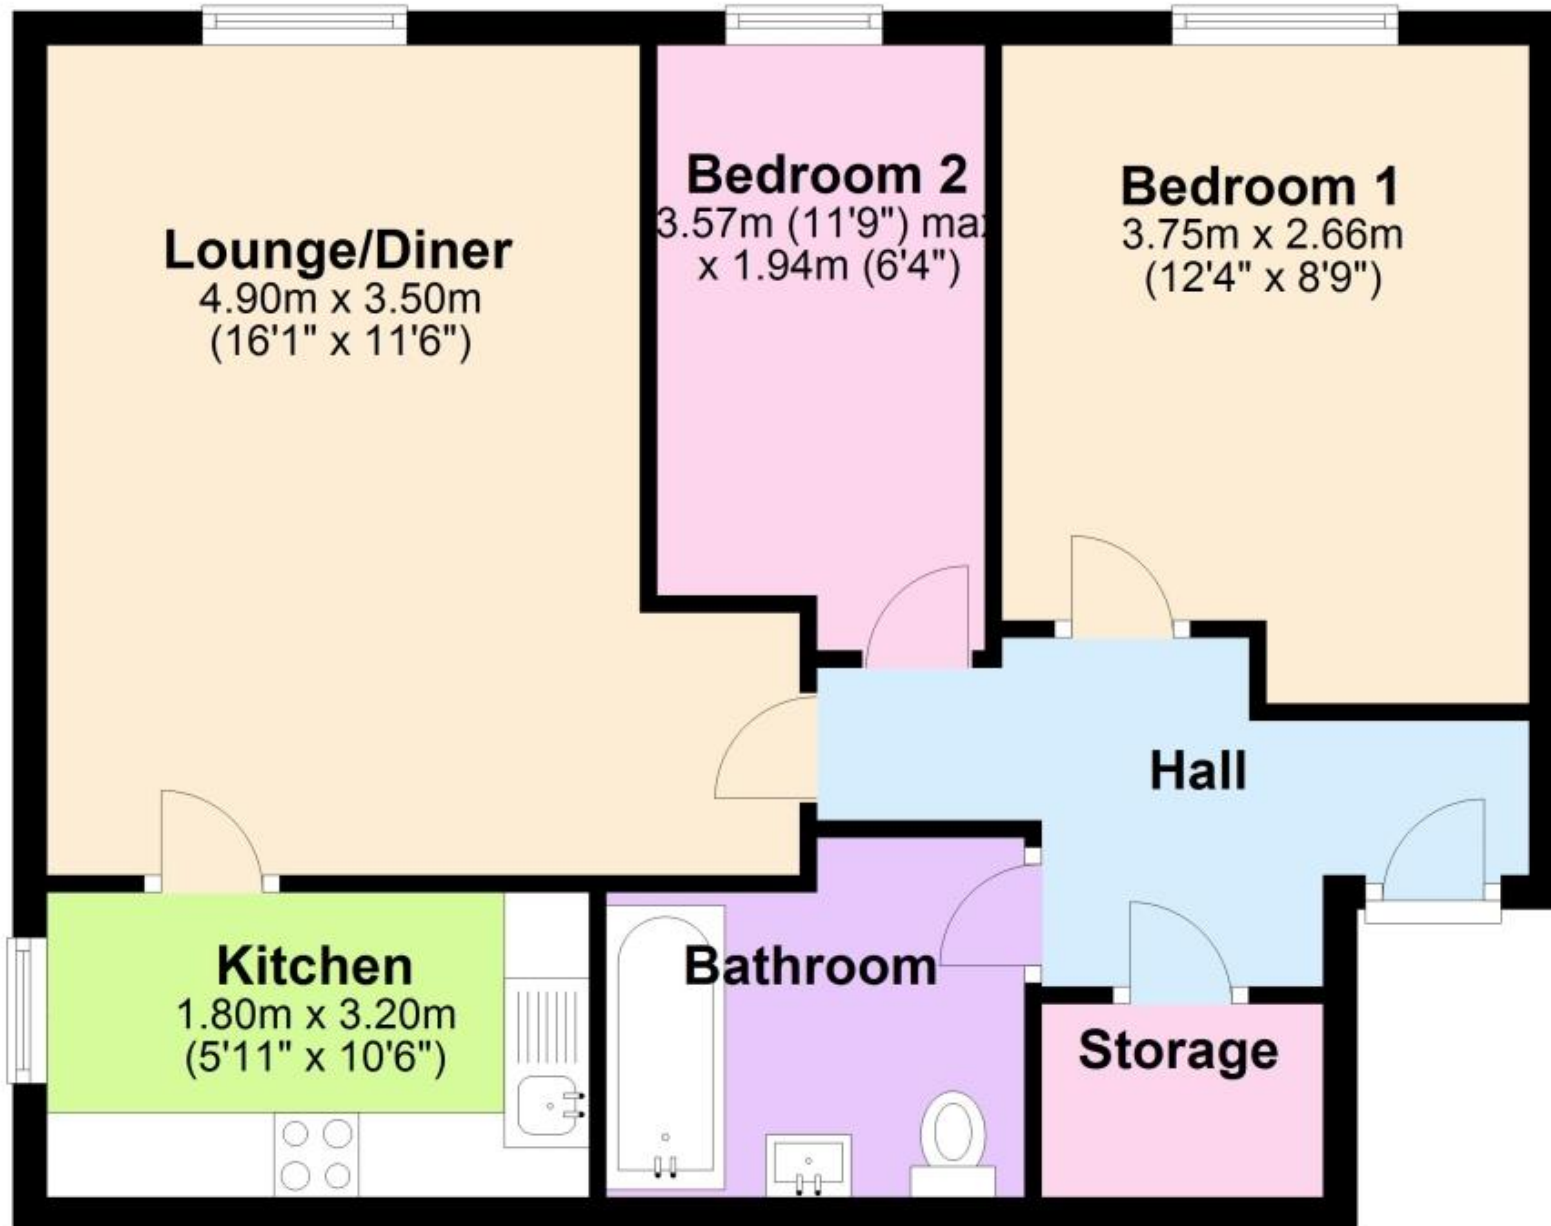

### Entrance Hall

**Living Room** 4.9 X 3.5

**Kitchen** 3.2 x 1.8

**Bedroom One** 3.8 x 2.6

### Bathroom

**Bedroom Two** 3.5 x 1.9

**Deposit required is £1,384.62**  
**Mid Sussex District - Council Tax Band Tax Band C**

Renting a property is a big commitment and we recommend that you visit the local authority website and these websites which offer helpful information and advice about letting

# Top Floor

Approx. 57.2 sq. metres (615.4 sq. feet)

Total area: approx. 57.2 sq. metres (615.4 sq. feet)